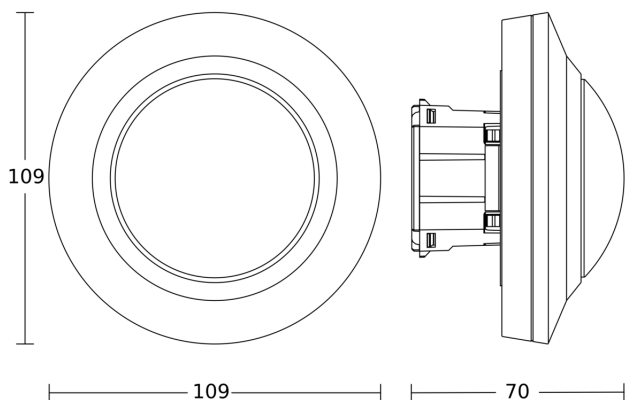

# PD-8 ECO

KNX - in-ceiling installation black  
EAN 4007841 087968  
Article number 087968

Dimension Drawing 1

Dimension Drawing 2